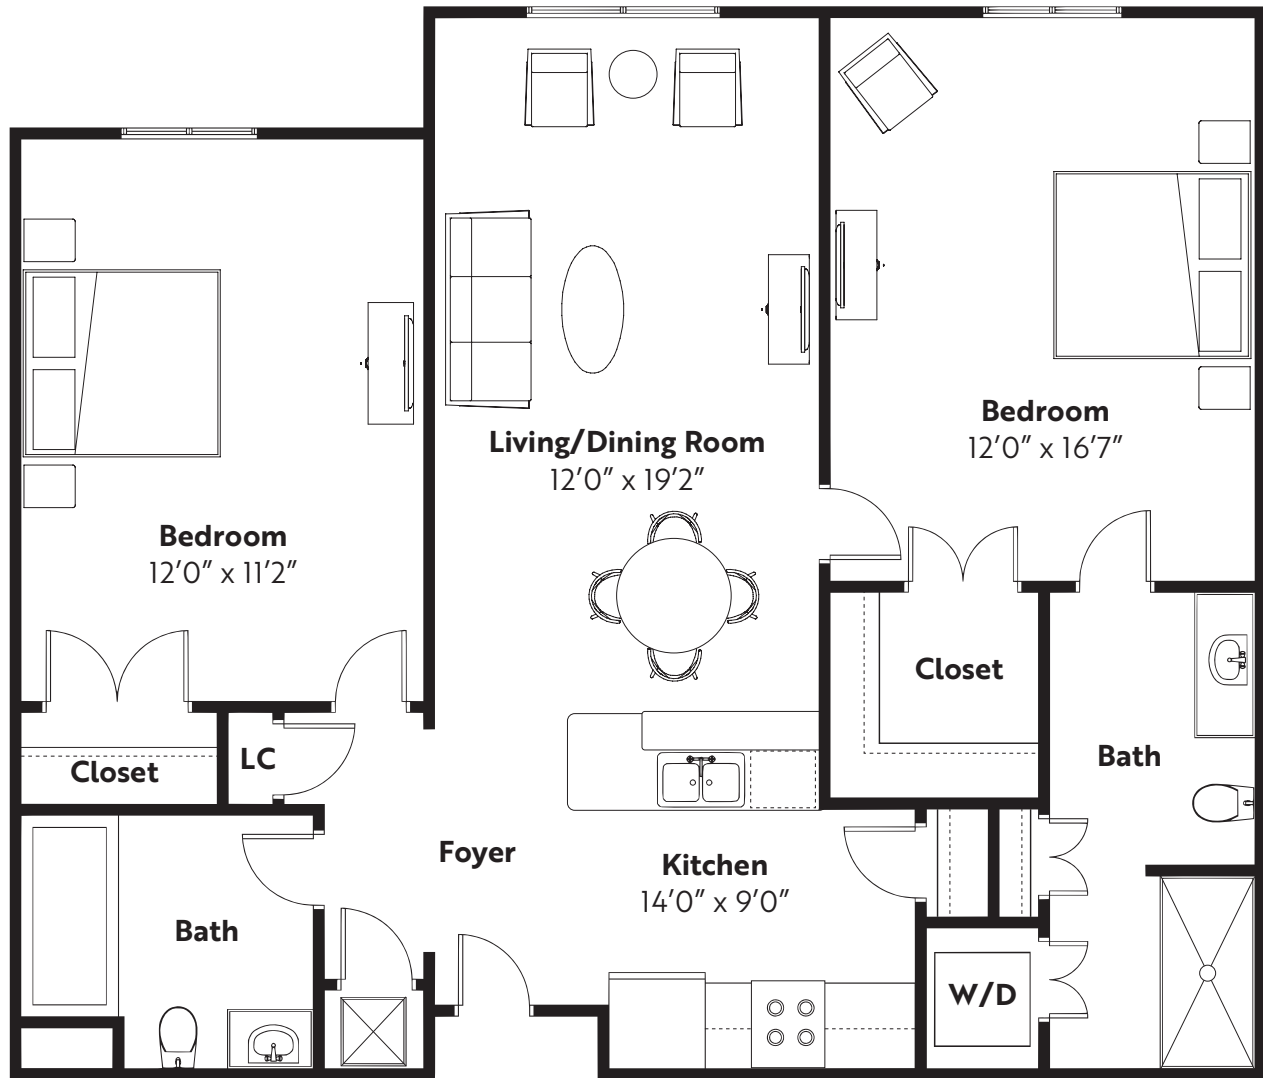

TAYLOR GLEN
A THRIVEMORE COMMUNITY

Azalea

2 BEDROOM, 2 BATH APARTMENT • 1,000 SQ. FT.

View all plans by visiting
TaylorGlenCommunity.org/floor-plans

All dimensions are approximate.

3700 TAYLOR GLEN LANE • CONCORD, NC 28027