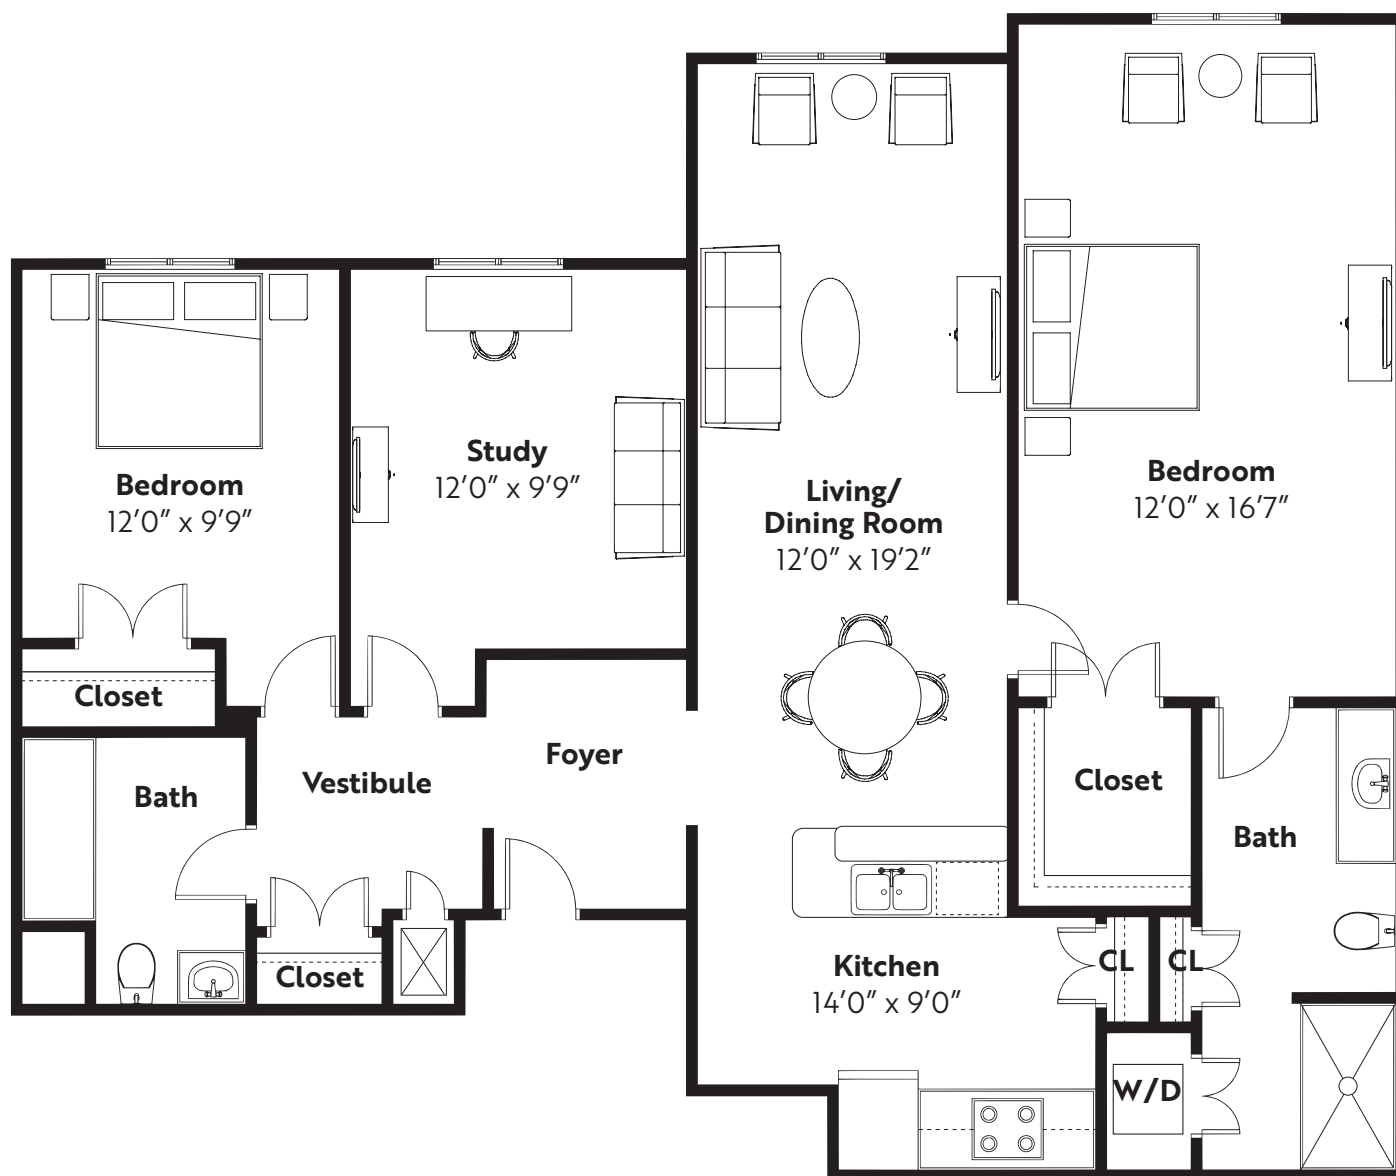

TAYLOR GLEN
A THRIVEMORE COMMUNITY

Camellia

2 BEDROOM, 2 BATH DELUXE APARTMENT • 1,200 SQ. FT.

View all plans by visiting
TaylorGlenCommunity.org/floor-plans

All dimensions are approximate.