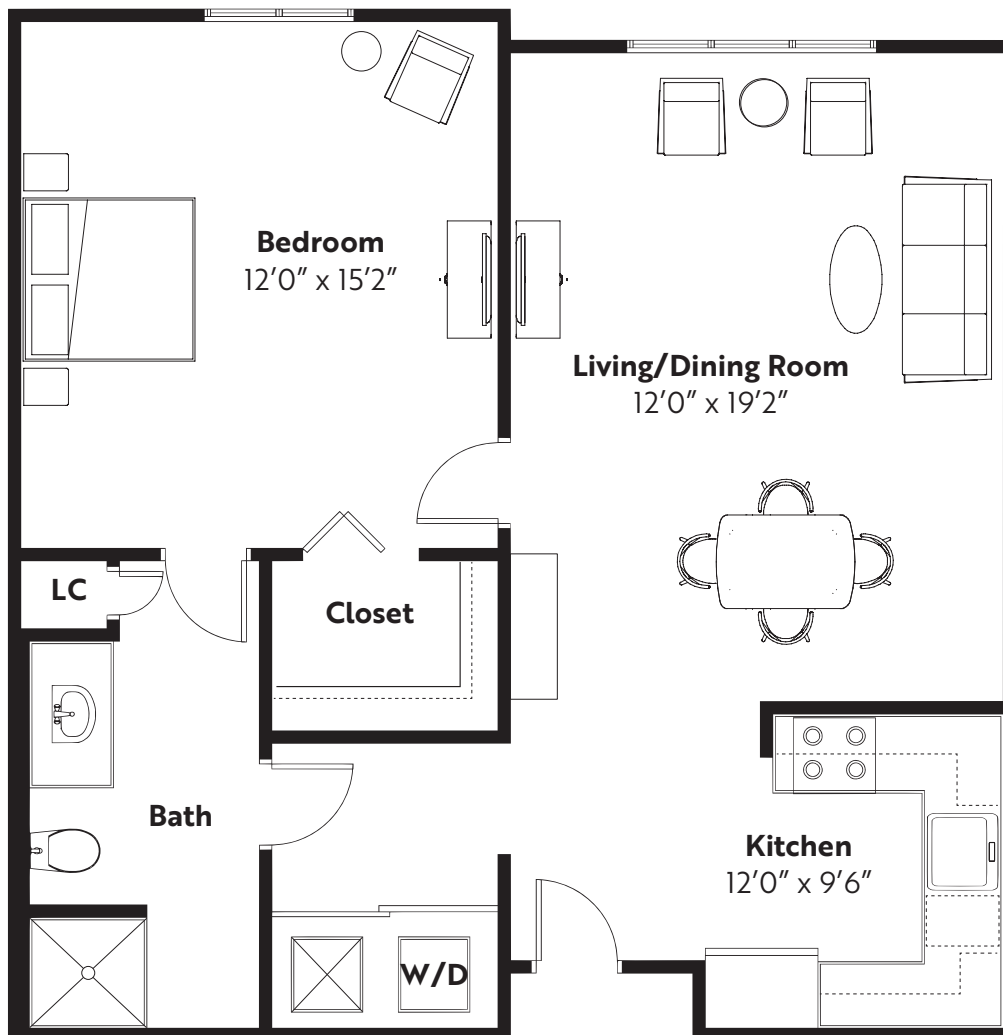

TAYLOR GLEN
A THRIVEMORE COMMUNITY

Gardenia

1 BEDROOM, 1 BATH DELUXE APARTMENT • 750 SQ. FT.

View all plans by visiting
TaylorGlenCommunity.org/floor-plans

All dimensions are approximate.