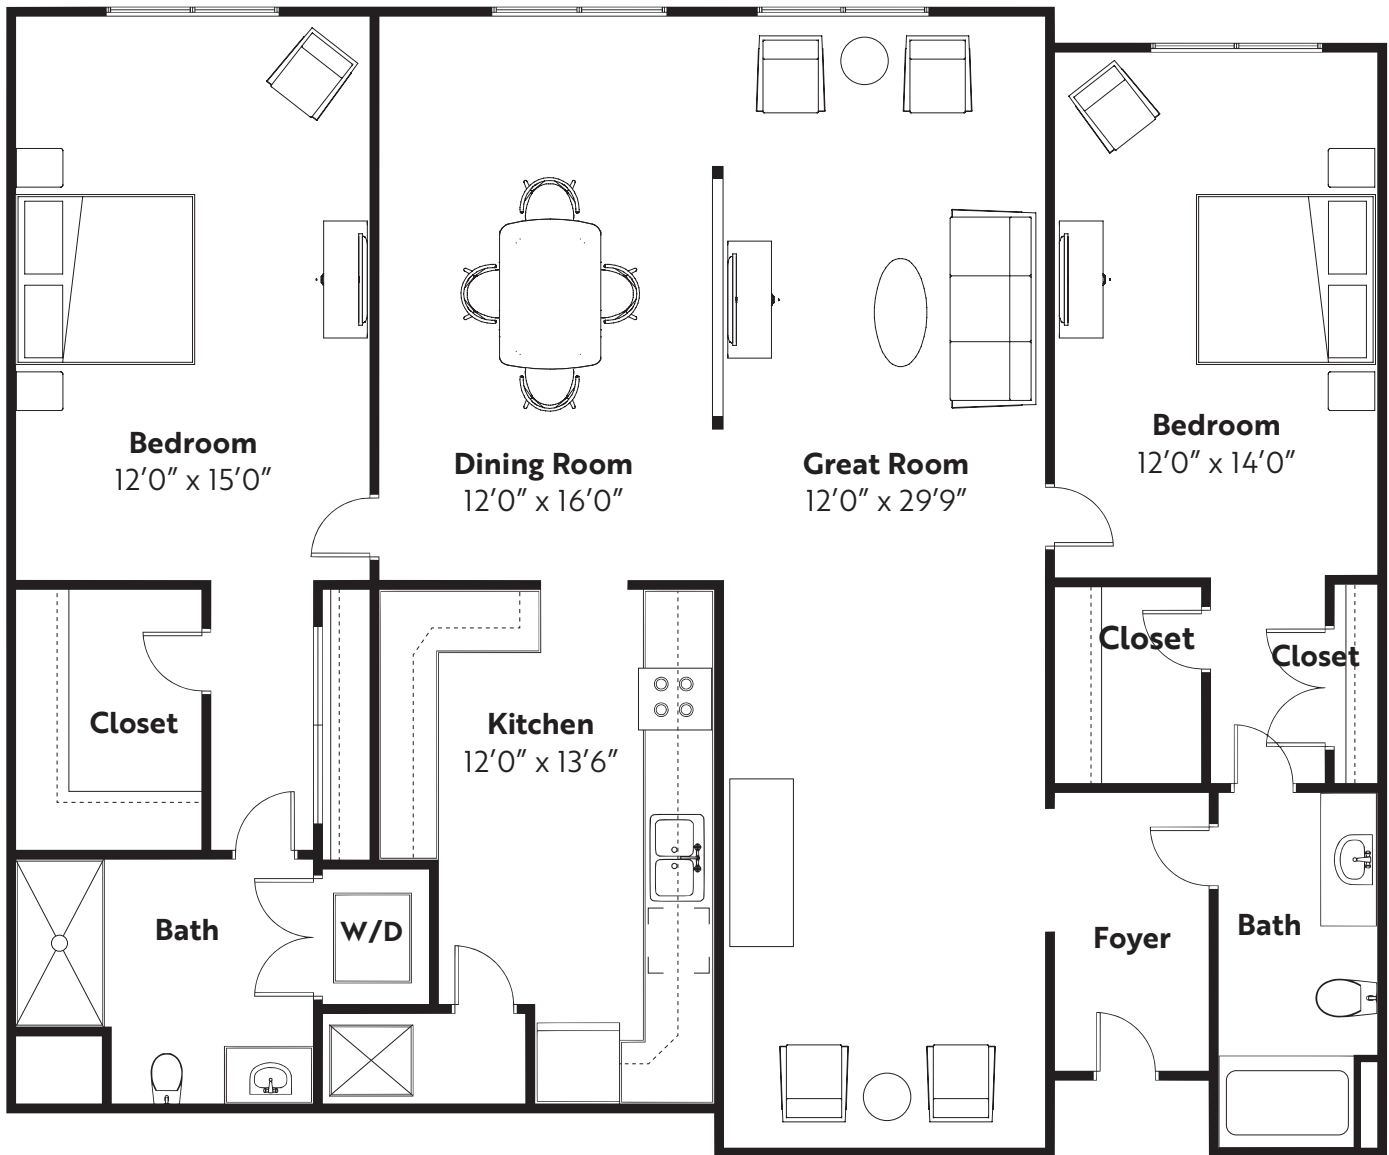

TAYLOR GLEN
A THRIVEMORE COMMUNITY

Magnolia

2 BEDROOM, 2 BATH CLASSIC APARTMENT • 1,500 SQ. FT.

View all plans by visiting
TaylorGlenCommunity.org/floor-plans

All dimensions are approximate.