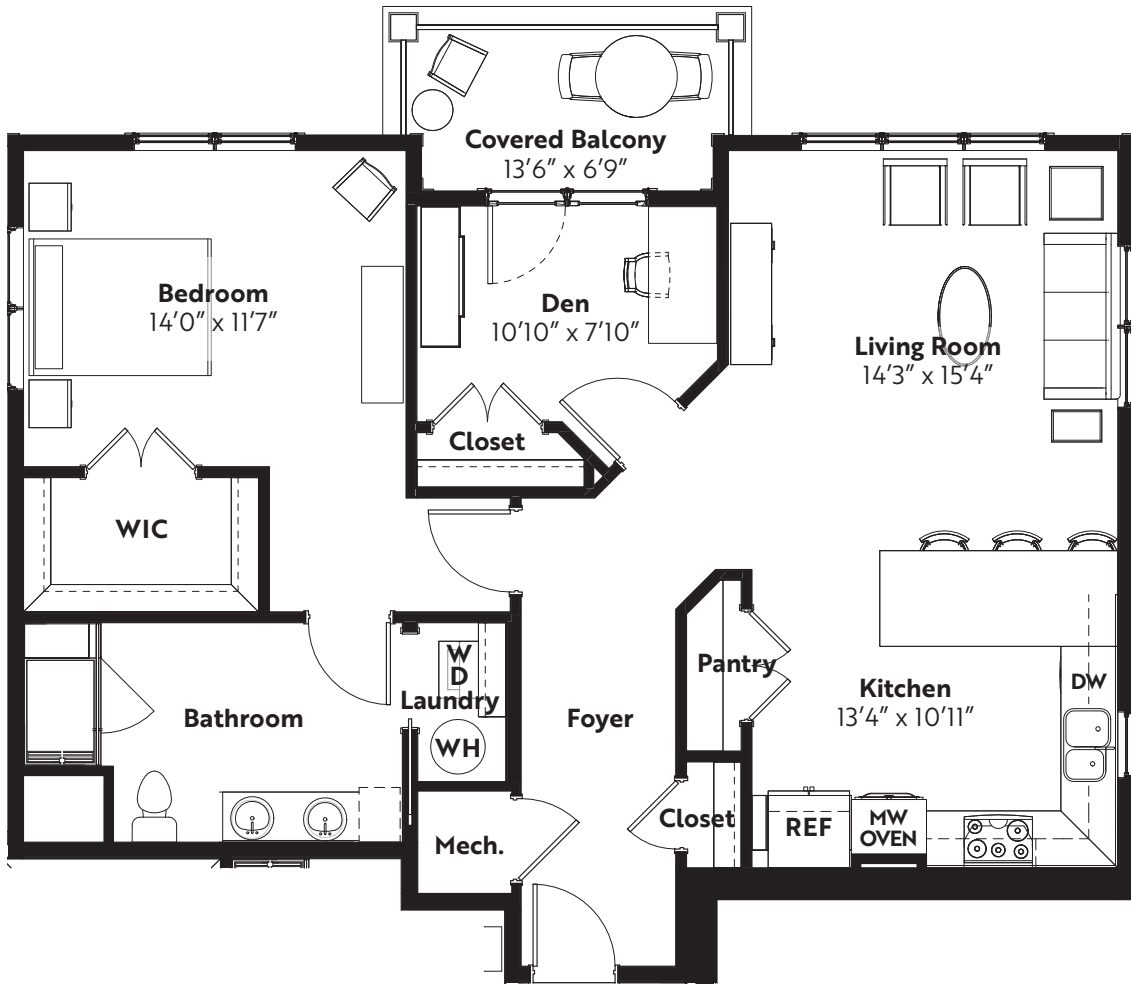

TAYLOR GLEN
A THRIVEMORE COMMUNITY

Daisy

1 BEDROOM, 1 BATH WITH DEN - VILLA • 1,112 SQ. FT.

View all plans by visiting
TaylorGlenCommunity.org/floor-plans

All dimensions are approximate.