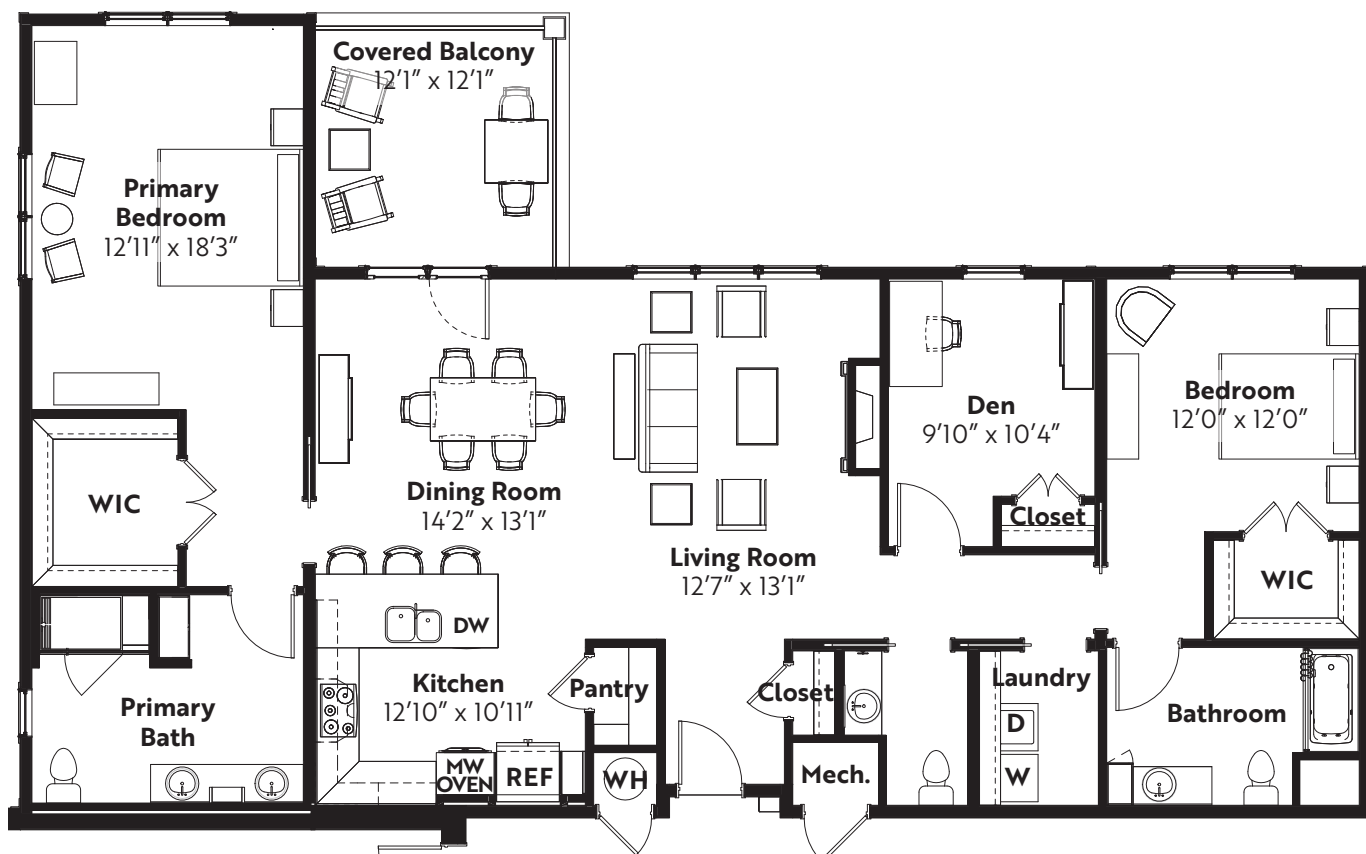

TAYLOR GLEN
A THRIVEMORE COMMUNITY

Peony

2 BEDROOM, 2.5 BATH - VILLA • 1,830 SQ. FT.

View all plans by visiting
TaylorGlenCommunity.org/floor-plans

All dimensions are approximate.