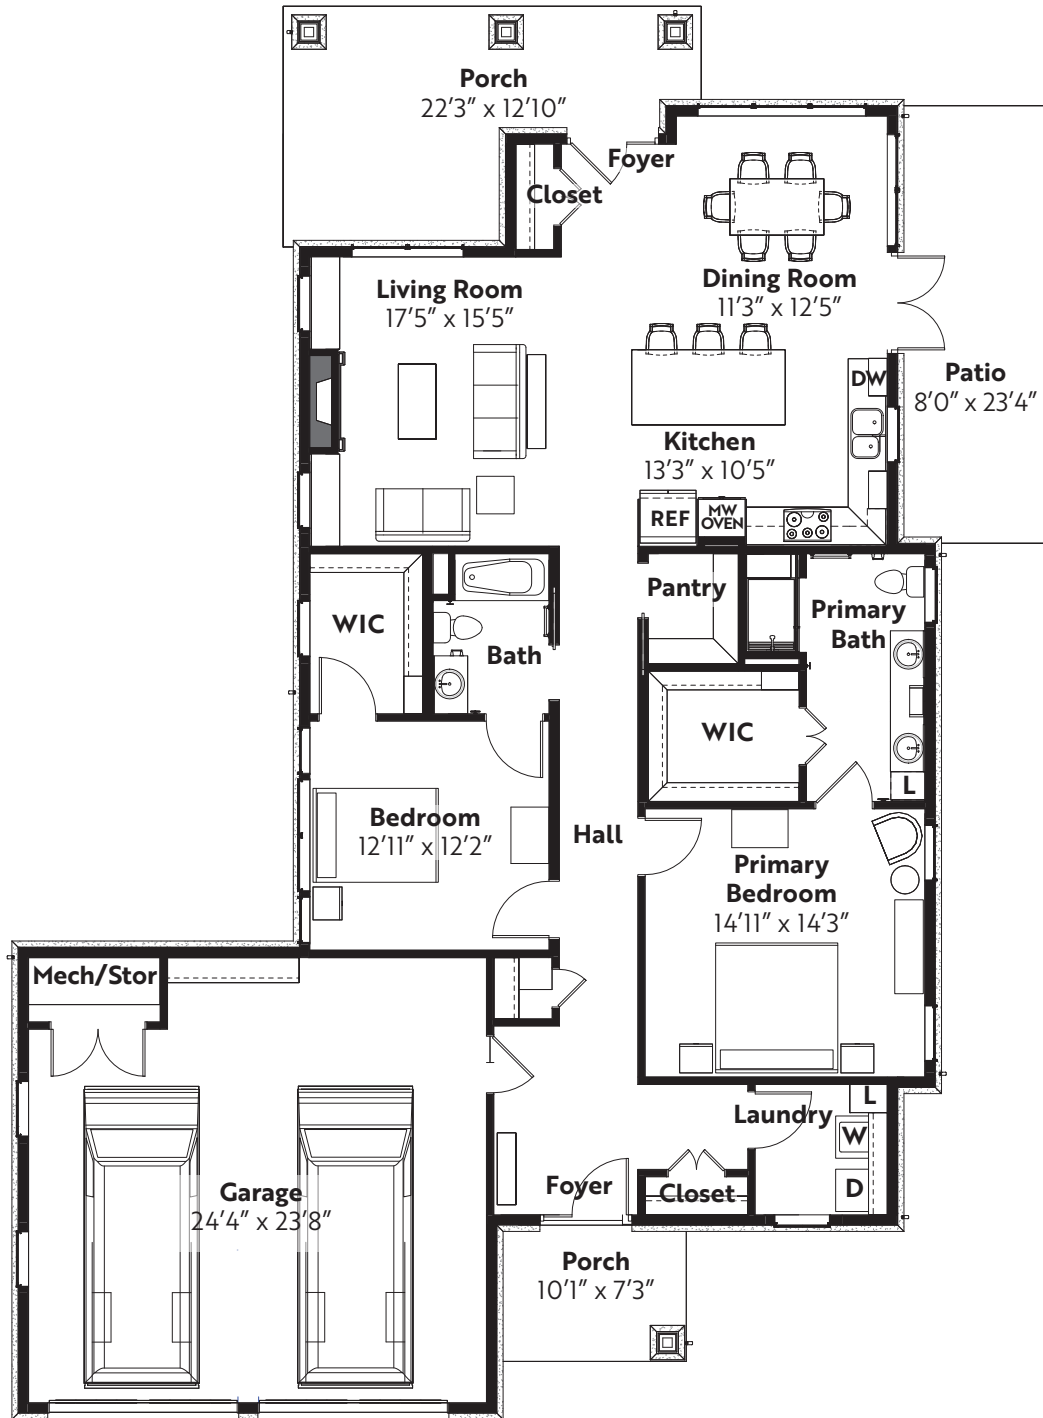

TAYLOR GLEN
A THRIVEMORE COMMUNITY

Dogwood II

2 BEDROOM, 2 BATH - COTTAGE • 1,700 SQ. FT.
2 CAR GARAGE • 630 SQ. FT.

View all plans by visiting
TaylorGlenCommunity.org/floor-plans

All dimensions are approximate.