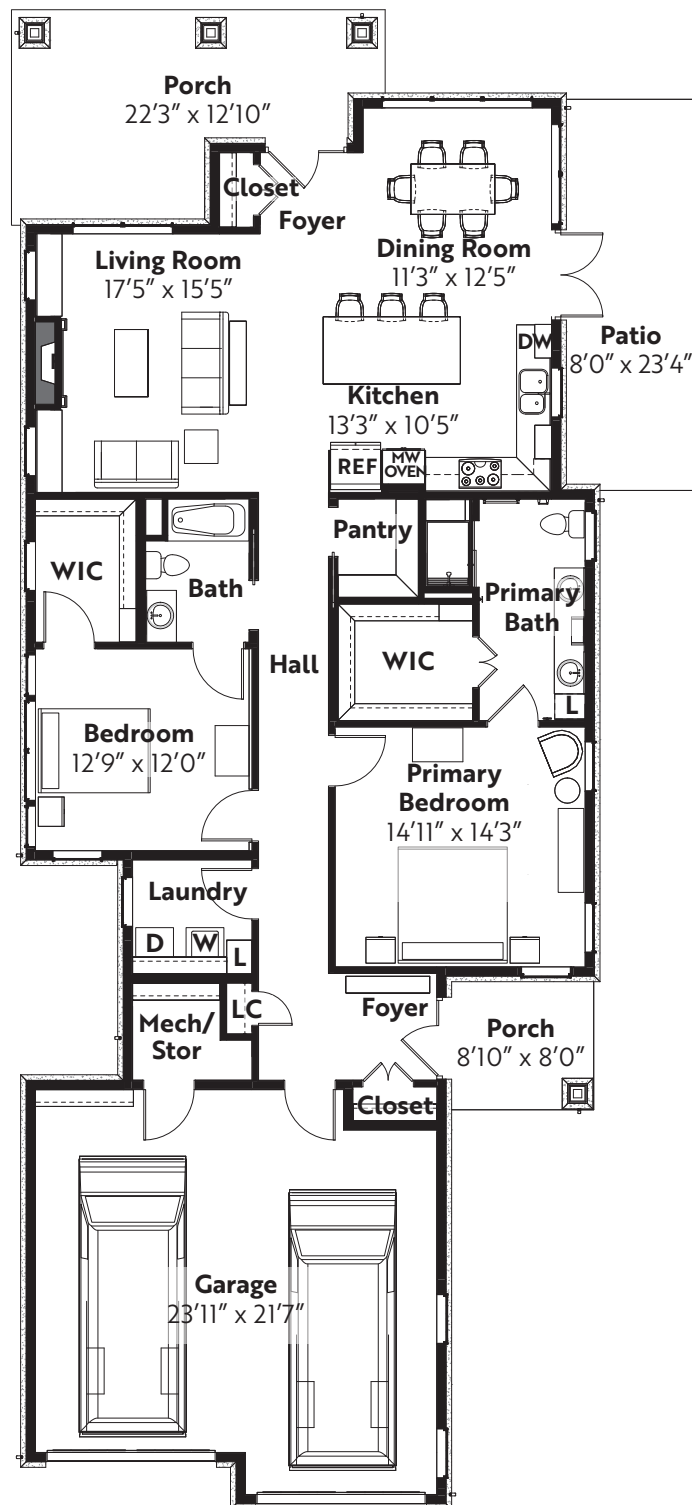

**TAYLOR GLEN**  
A THRIVEMORE COMMUNITY

# Dogwood

2 BEDROOM, 2 BATH - COTTAGE • 1,701 SQ. FT.  
2 CAR GARAGE • 585 SQ. FT.

View all plans by visiting  
[TaylorGlenCommunity.org/floor-plans](https://TaylorGlenCommunity.org/floor-plans)

*All dimensions are approximate.*