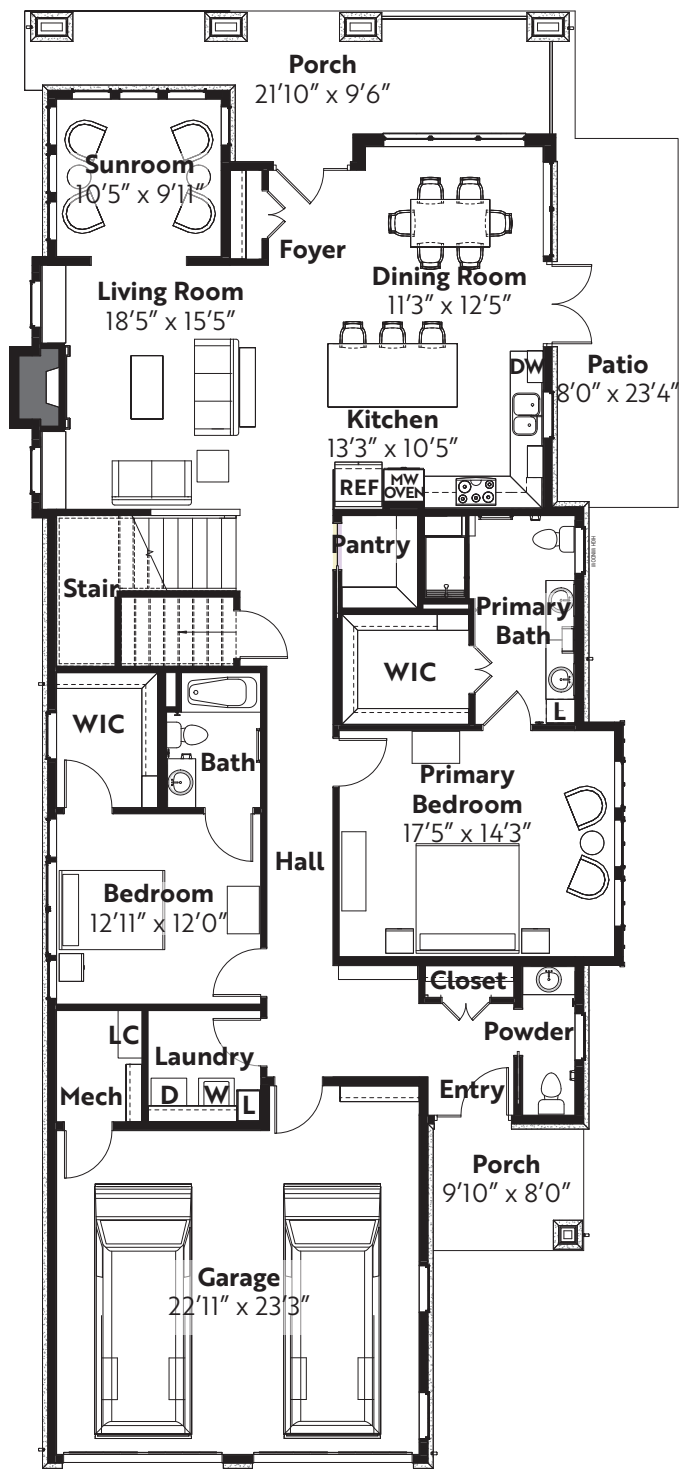

TAYLOR GLEN
A THRIVEMORE COMMUNITY

Iris II

3 BEDROOM, 3.5 BATH - COTTAGE • 2,085 SQ. FT.
2 CAR GARAGE • 547 SQ. FT.

FIRST FLOOR

SECOND FLOOR

View all plans by visiting
TaylorGlenCommunity.org/floor-plans

All dimensions are approximate.