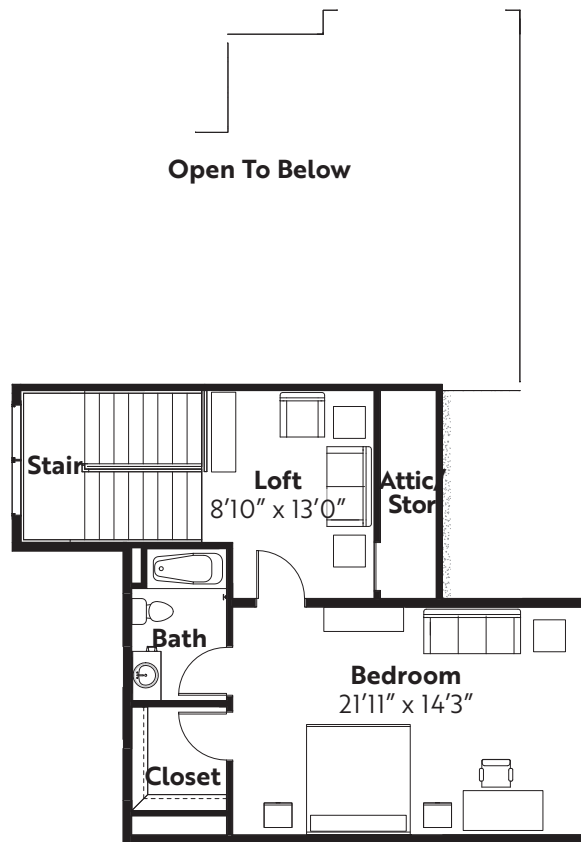

TAYLOR GLEN
A THRIVEMORE COMMUNITY

Iris II

3 BEDROOM, 3.5 BATH - COTTAGE • 2,085 SQ. FT.
2 CAR GARAGE • 547 SQ. FT.

FIRST FLOOR

SECOND FLOOR

View all plans by visiting
TaylorGlenCommunity.org/floor-plans

All dimensions are approximate.