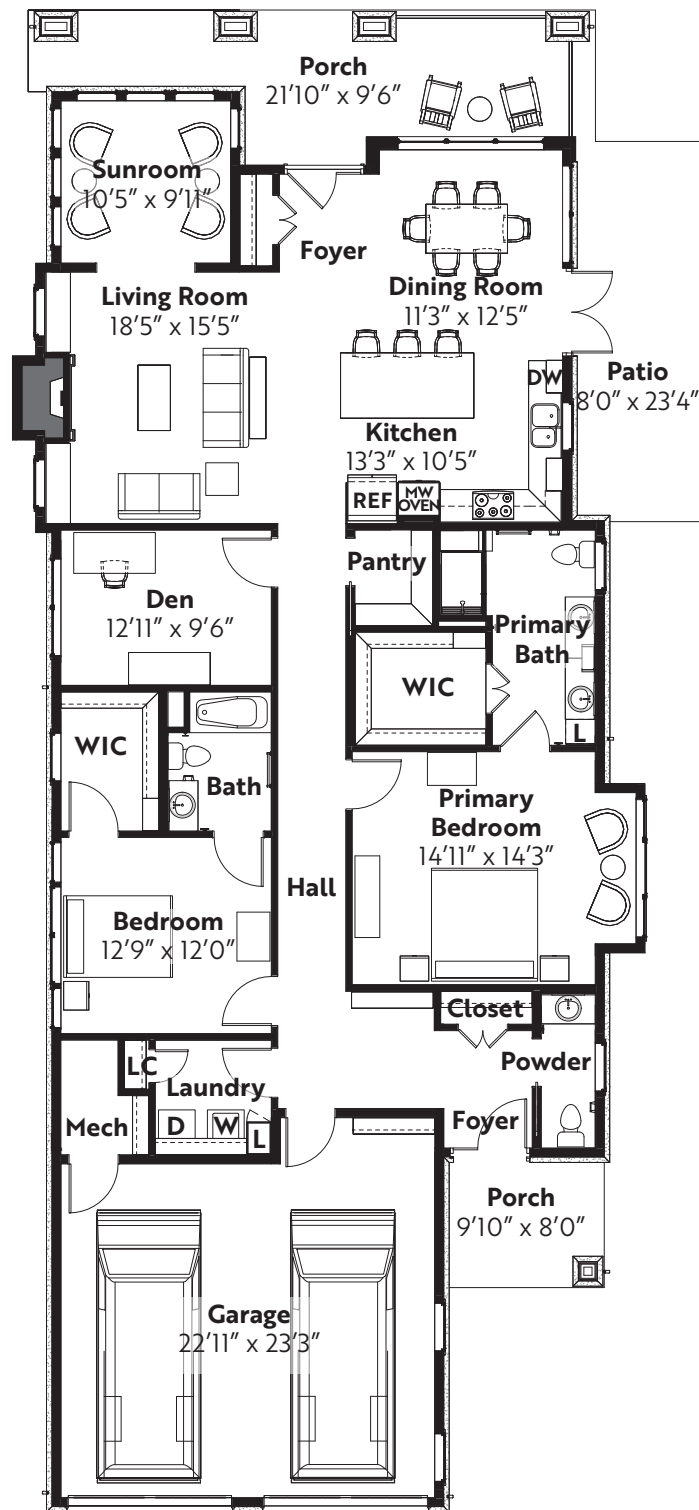

TAYLOR GLEN
A THRIVEMORE COMMUNITY

Iris

2 BEDROOM, 2.5 BATH WITH DEN - COTTAGE • 2,085 SQ. FT.
2 CAR GARAGE • 547 SQ. FT.

View all plans by visiting
TaylorGlenCommunity.org/floor-plans

All dimensions are approximate.