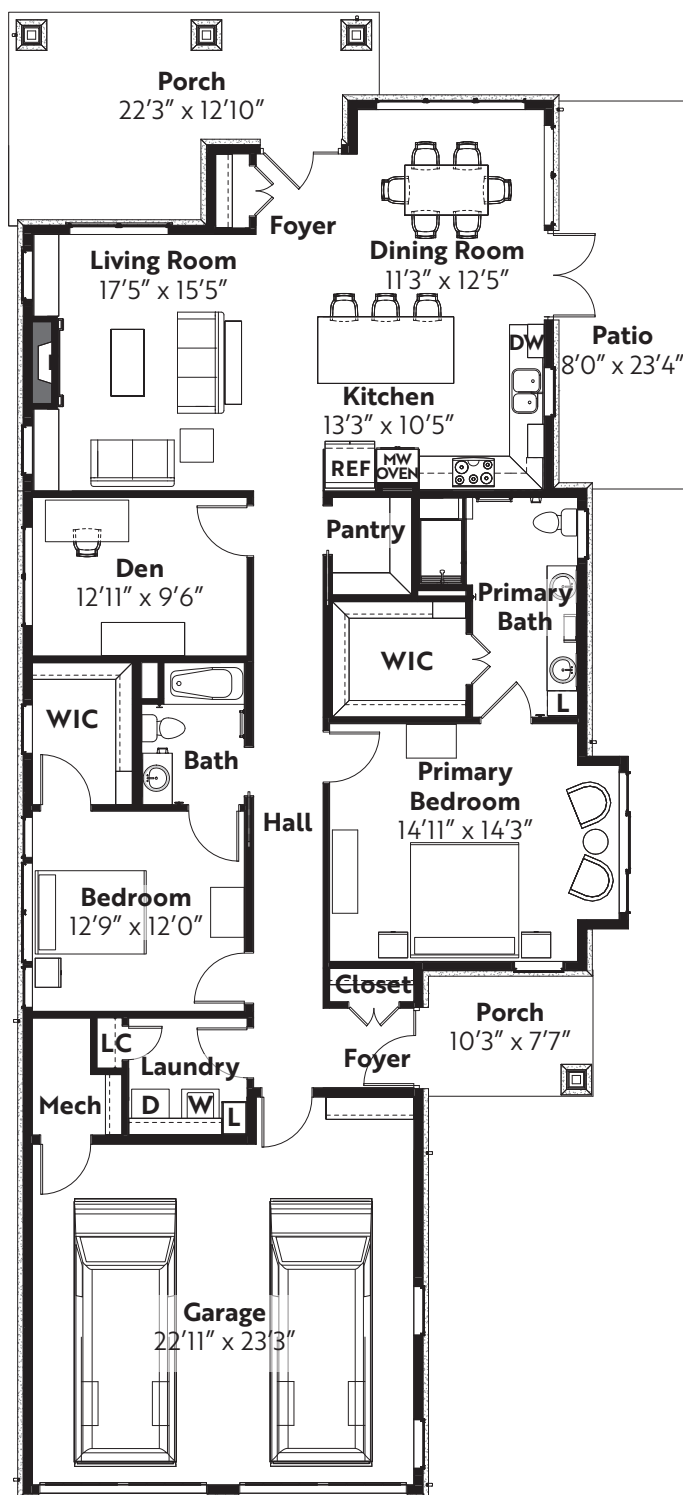

TAYLOR GLEN
A THRIVEMORE COMMUNITY

Lupine

2 BEDROOM, 2 BATH WITH DEN - COTTAGE • 1,842 SQ. FT.
2 CAR GARAGE • 547 SQ. FT.

View all plans by visiting
TaylorGlenCommunity.org/floor-plans

All dimensions are approximate.